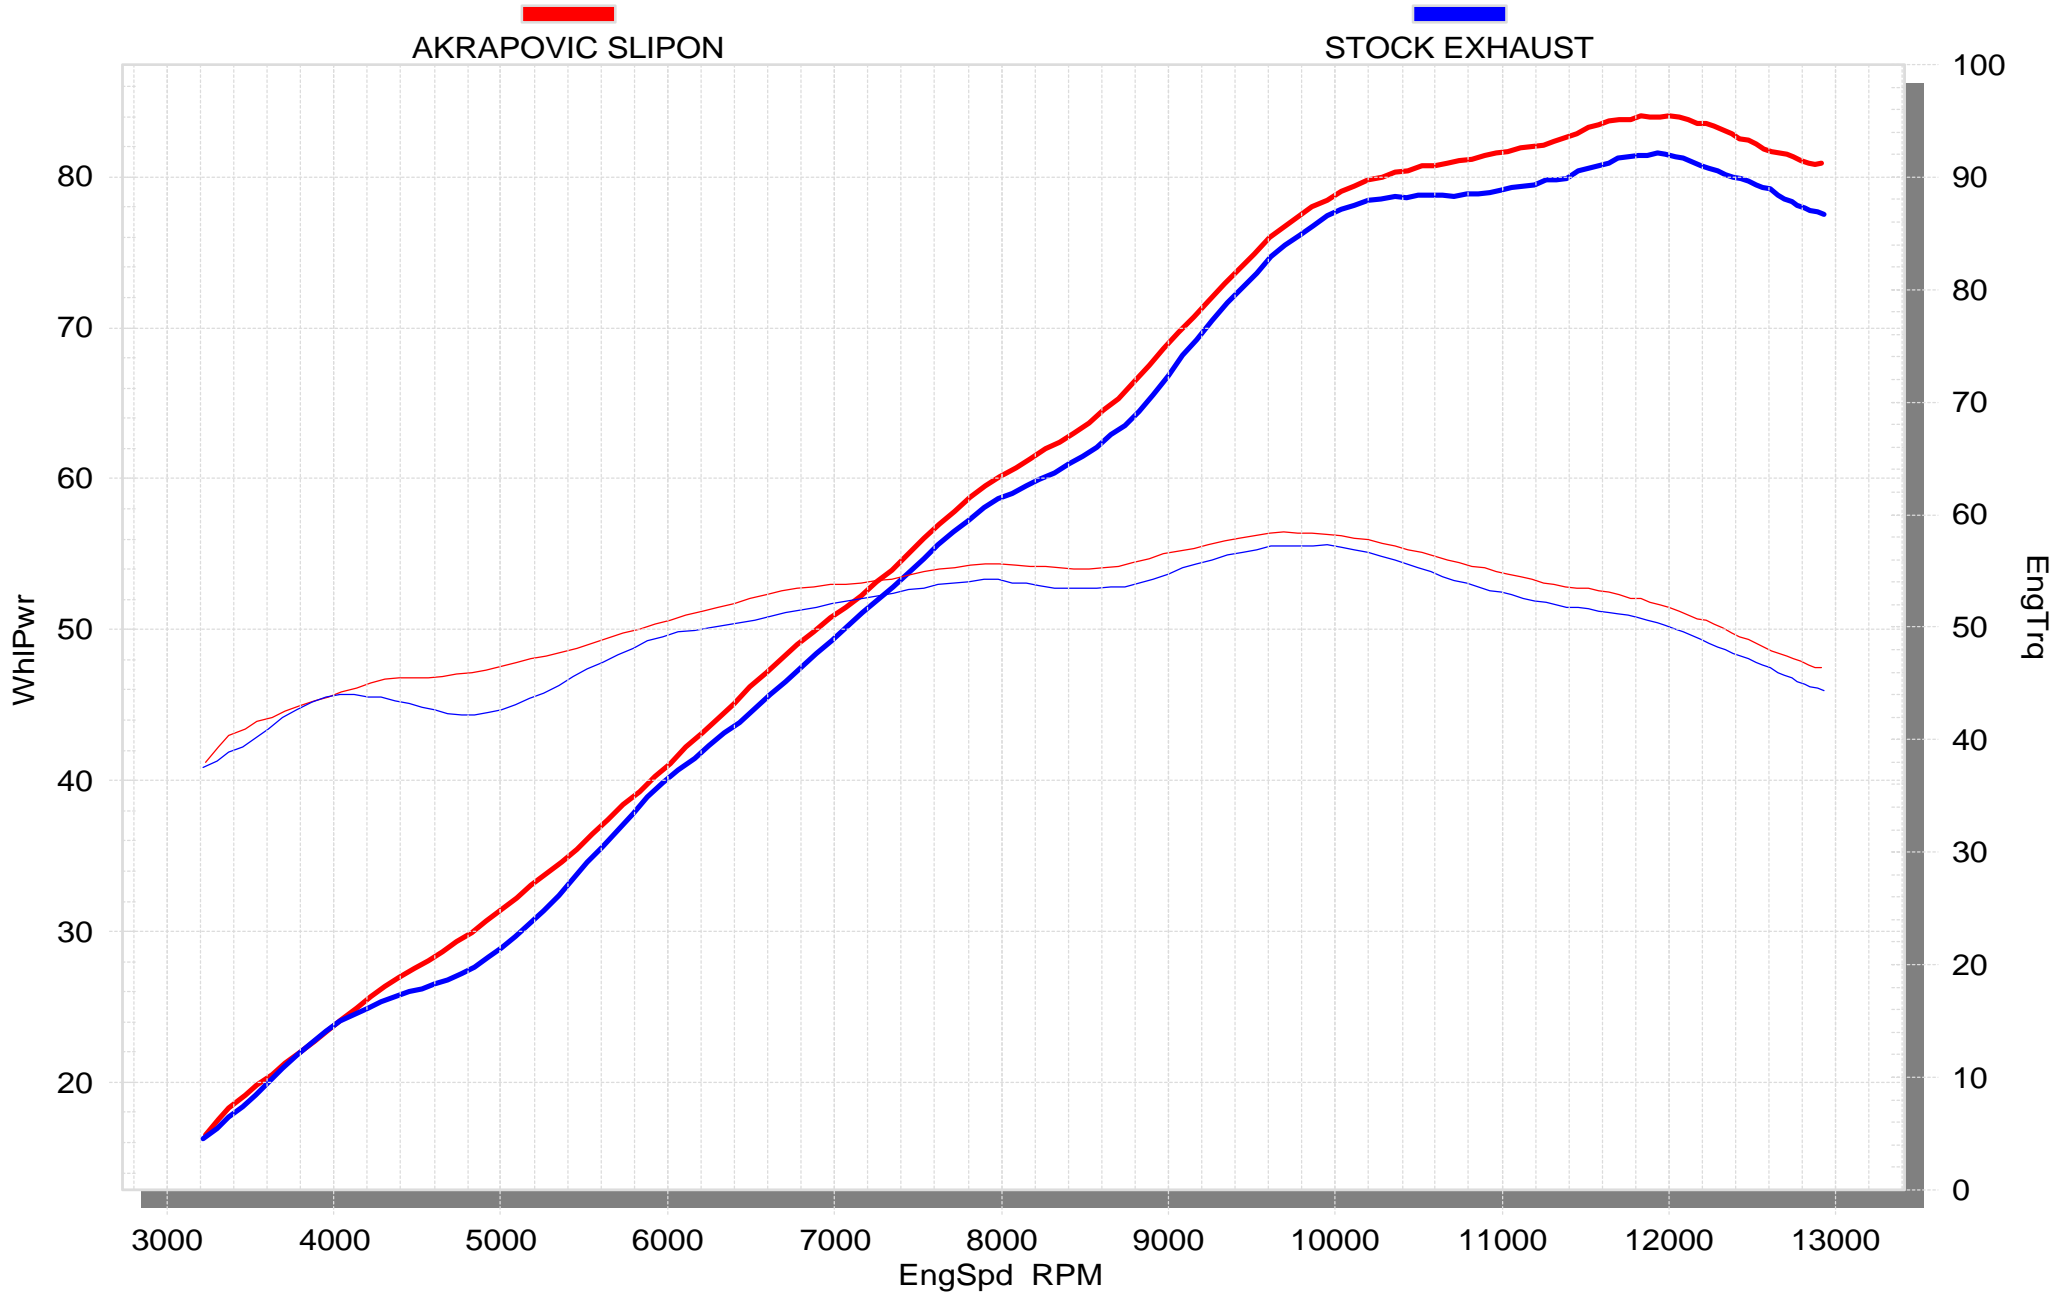

# HONDA HORNET 600

AKRAPOVIC SLIPON

STOCK EXHAUST