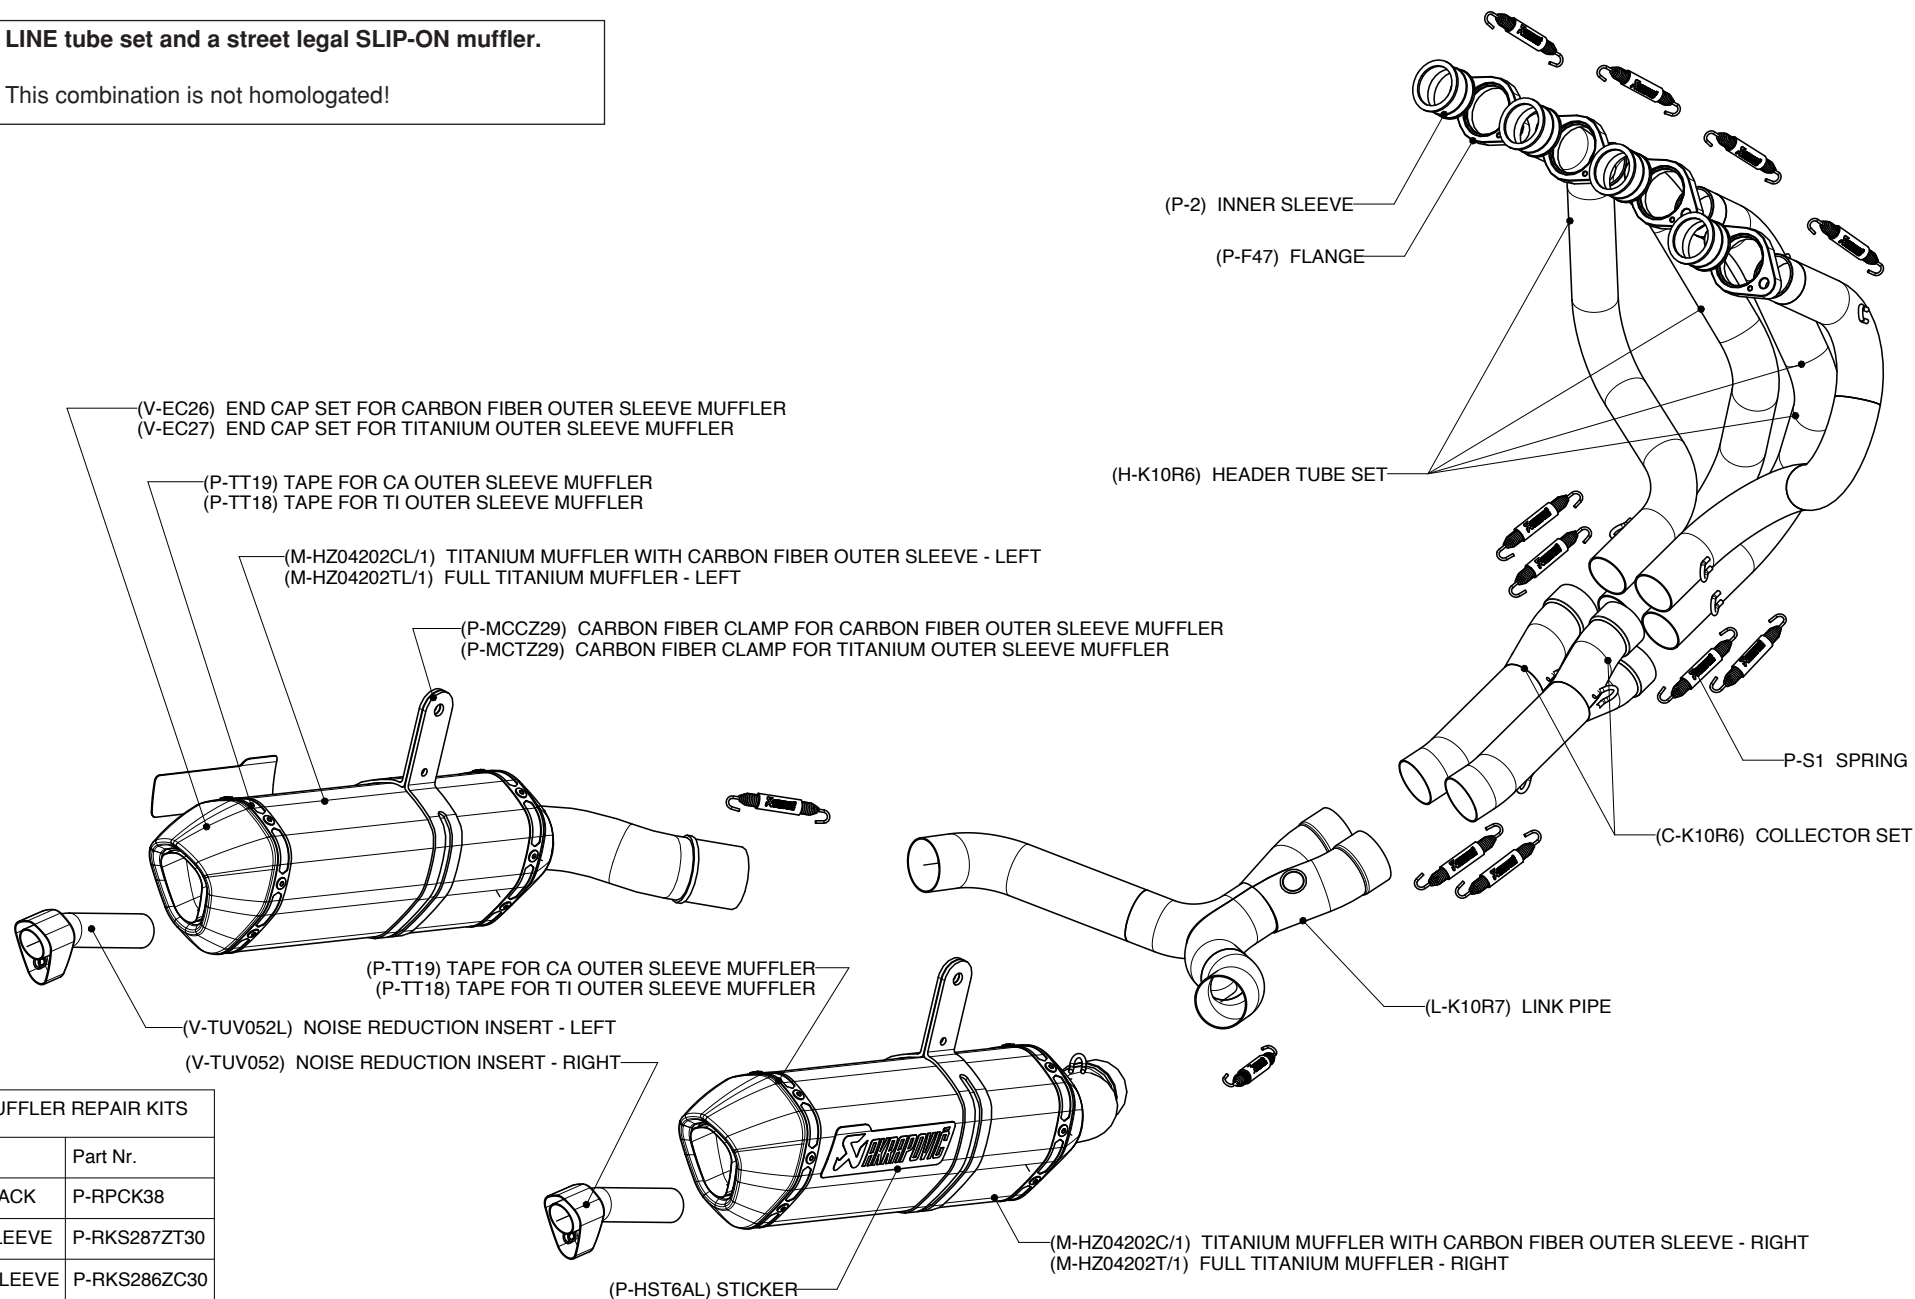

KAWASAKI Z1000 / Z100SX

RACING LINE TUBE SET WITH SLIP-ON STREET LEGAL MUFFLERS

SHEMATIC

RACING LINE tube set and a street legal SLIP-ON muffler.

Warning! This combination is not homologated!

MUFFLER REPAIR KITS

KIT	Part Nr.
REPACK	P-RPCK38
TI SLEEVE	P-RKS287ZT30
Ca SLEEVE	P-RKS286ZC30

Product code: S-K10R6-ZC/3
S-K10R6-ZT/3

www.akrapovic.com