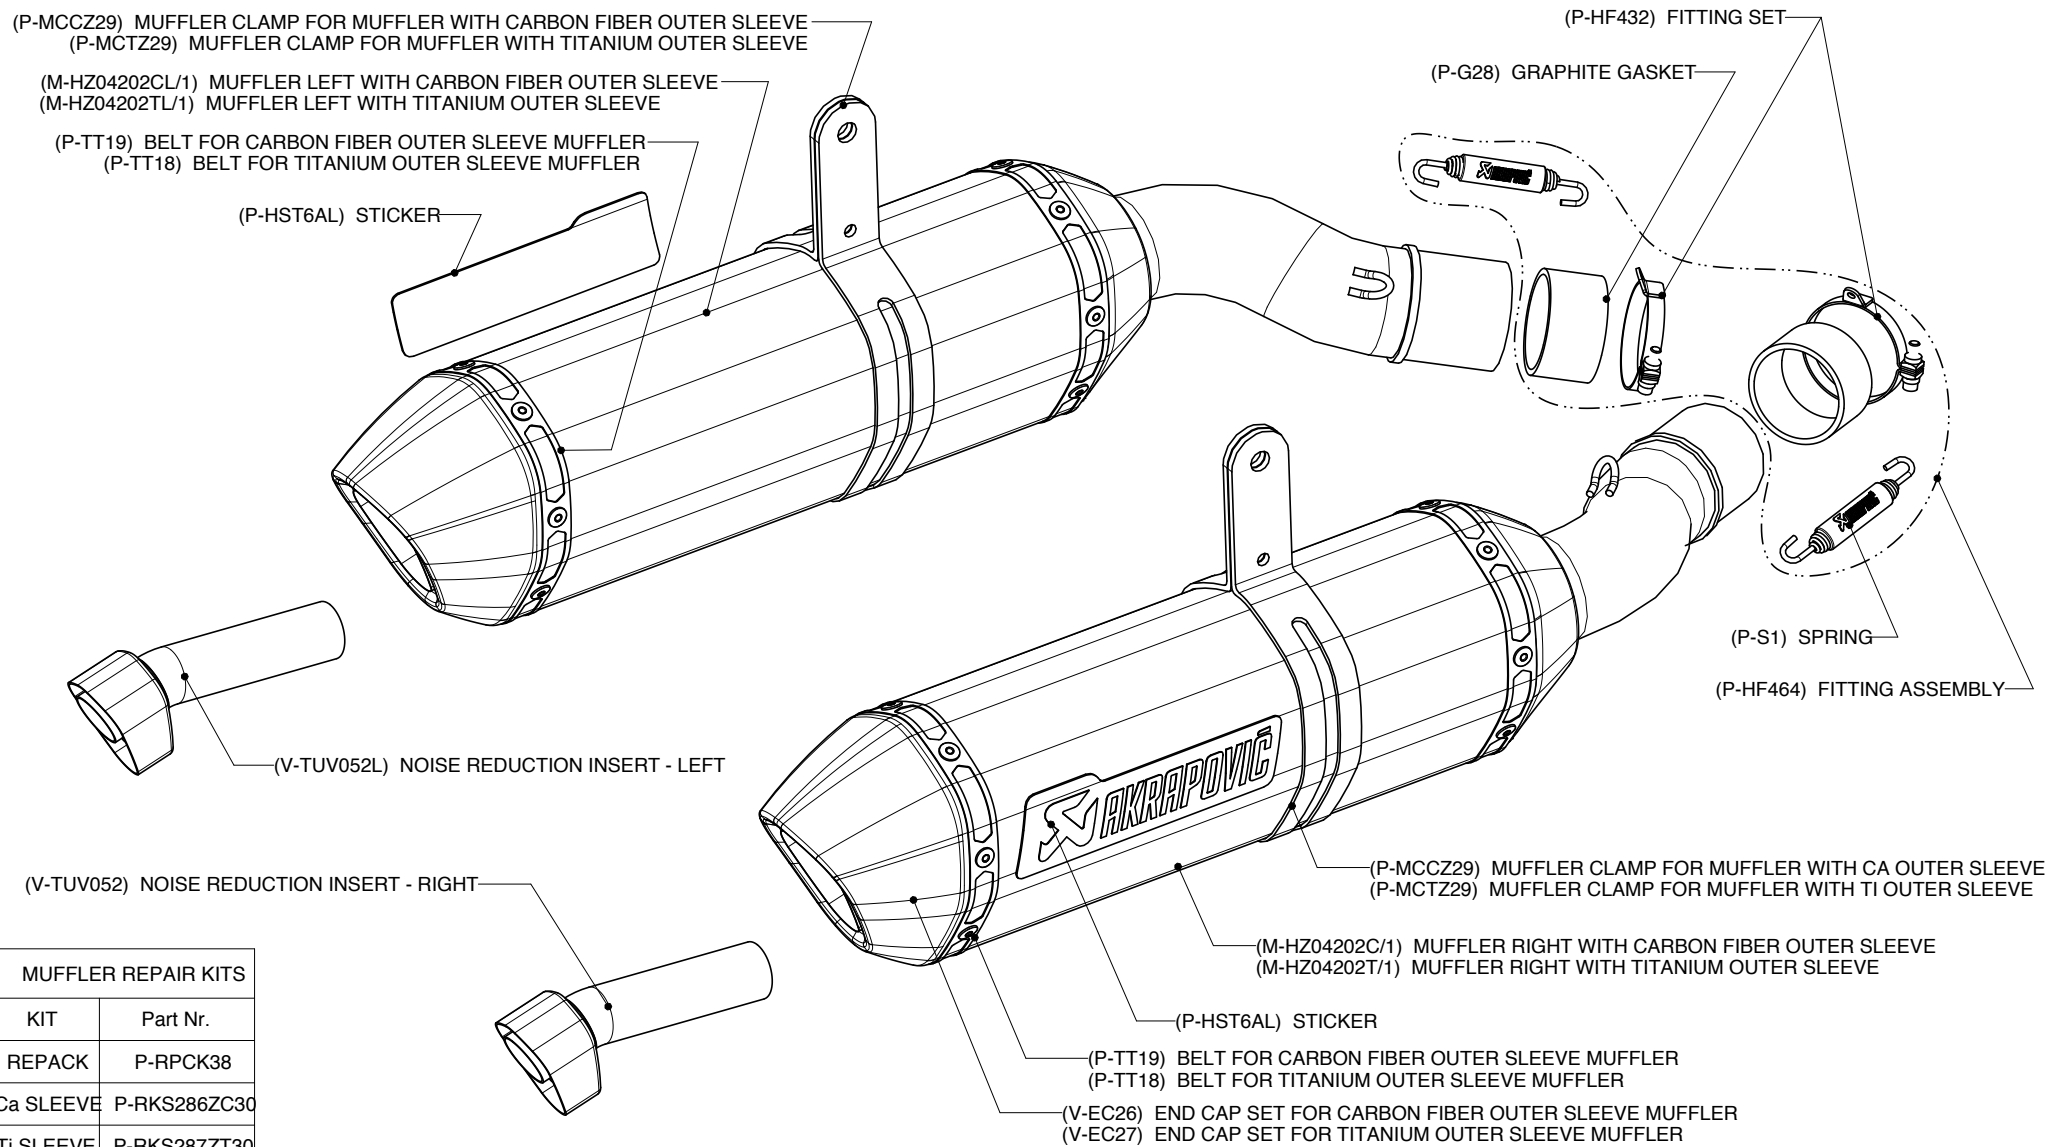

MUFFLER REPAIR KITS	
KIT	Part Nr.
REPACK	P-RPCK38
Ca SLEEVE	P-RKS286ZC30
Ti SLEEVE	P-RKS287ZT30