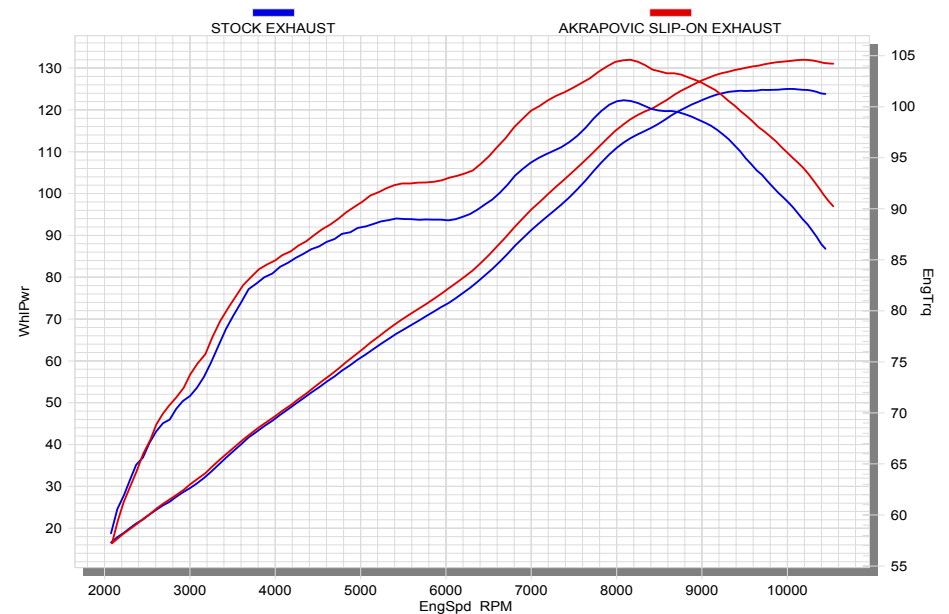

www.akrapovic.com

Akrapovic d.d. 2010 all rights reserved
22.12.2010